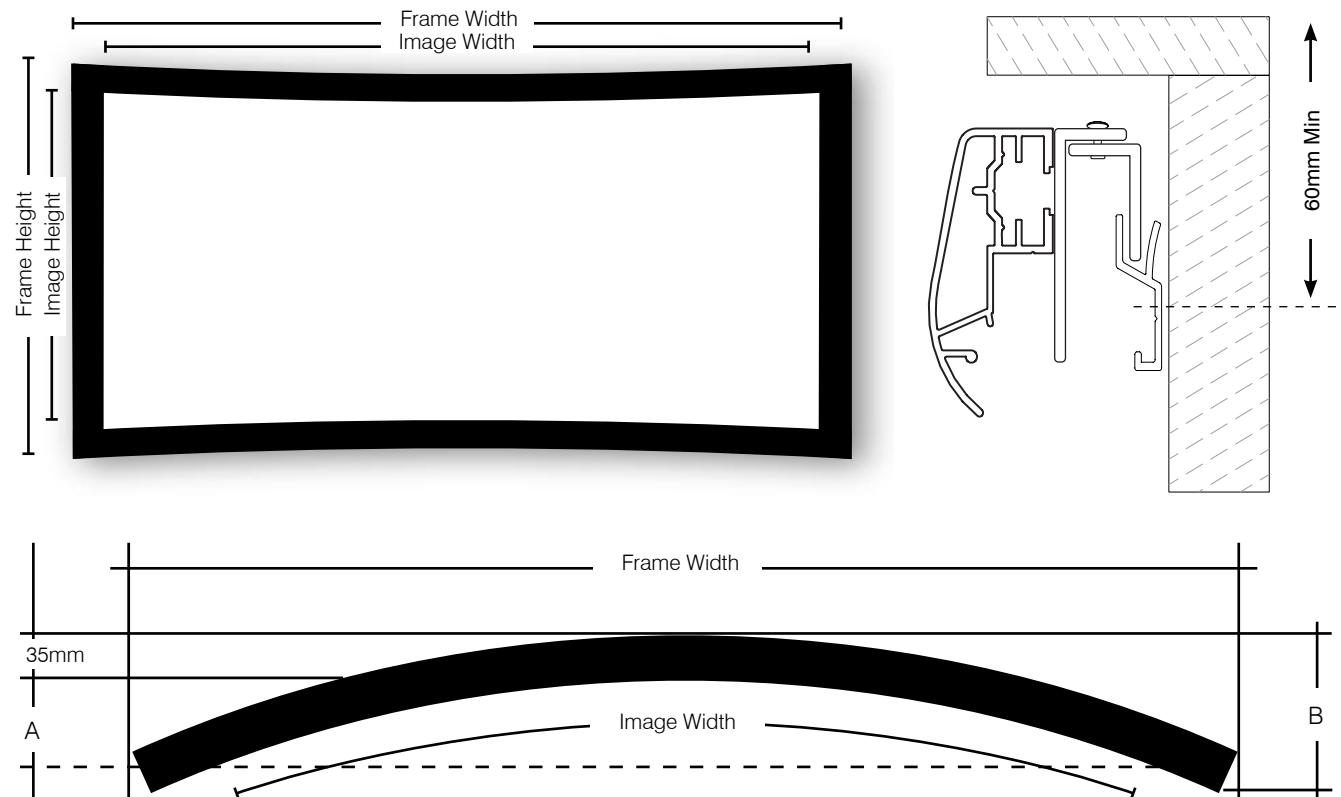

## Features

- Recommended for CineTheatre screens above 3000mm image width.
- CineTheatre screens are all built to your requirements. This means that you can choose the exact ratio you require – 2.35:1, 2.37:1, 2.39:1 or 2.40:1.
- The screens shown in the table below are exactly 2.40:1 ratio.
- Curved screens are available in either 9.1m (30ft) or 12.2m (40ft) radius. We recommend the 12.2m (40ft) radius for the sizes shown above.
- Frame – Galleria finished with flocked black velour.
- Attachment method – EzyGrip.
- Wall Installation uses multiple point bracketing.
- Maximum Size – image height of 1930mm – welding of fabric is not recommended.
  - **2.35:1 194" diagonal**
- Screens are delivered flat packed for assembly on site.